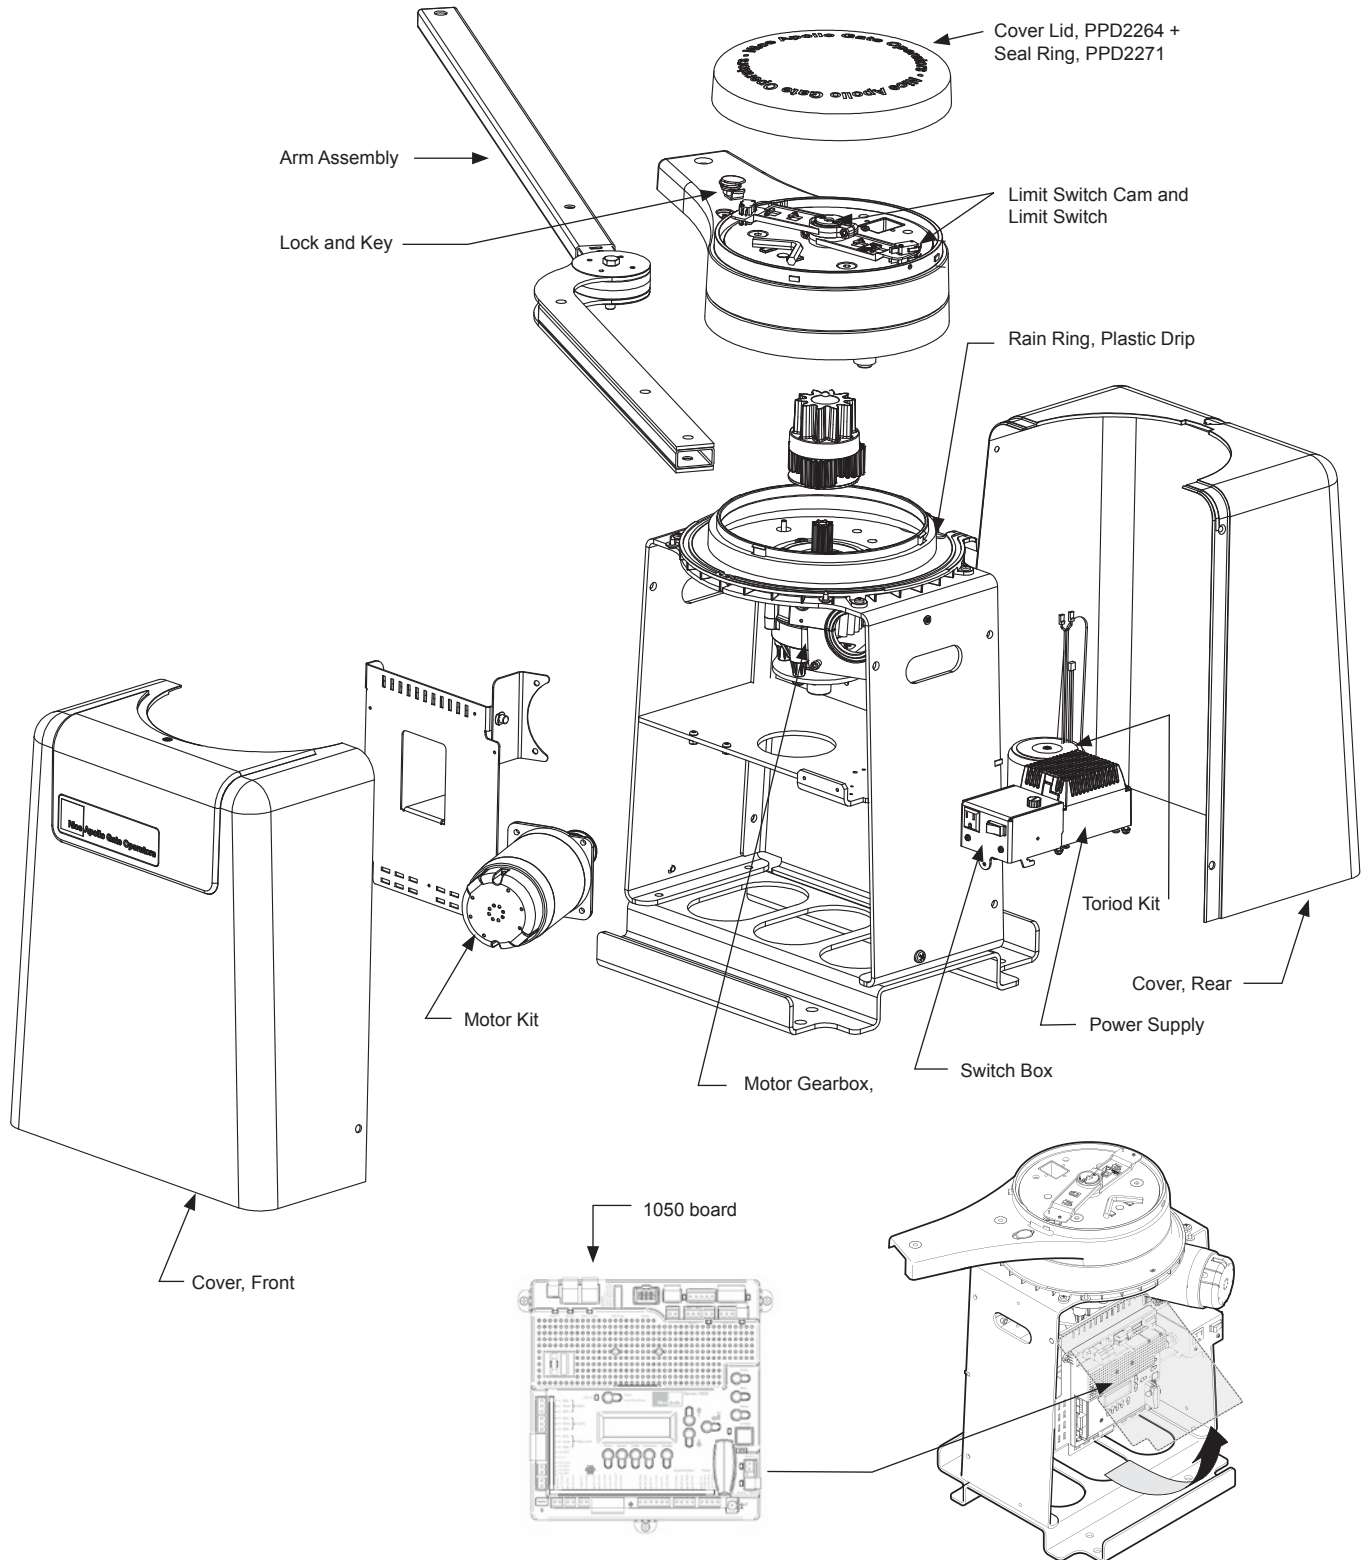

Nice 4000 Swing

Part Diagrams

4300/4500 Arm

This drawing is a representation and should be used for parts reference only.

4000 Swing

Part Diagrams

4300/4500 Chassis with Control Board

Part Name	Part Number	4000 Models
Arm Assembly, 4300/4500	ABOX4SW	all
Board, Control, 1050	1050US	all
Cover, Front	PPD2262	all
Cover, Rear	PPD2263SW	all
Limit Switch	SPLSM00300	all
Limit Switch Cam	SPAMG046A00	all
Lock and Key	SPREG00300	all
Motor Gearbox, 1/2 hp and 1 hp Motors	SPAMG039B00	all
Motor Kit, 1 hp	NAKM001	all
Motor Kit, 1/2 hp	NAKM002	all
Power Supply	NCO-PWRSUP	all
Rain Ring, Plastic Drip	PPD2265R02-4540	all
Switch Box	10055710	all
Toriod Kit	SPEG001A00A	all