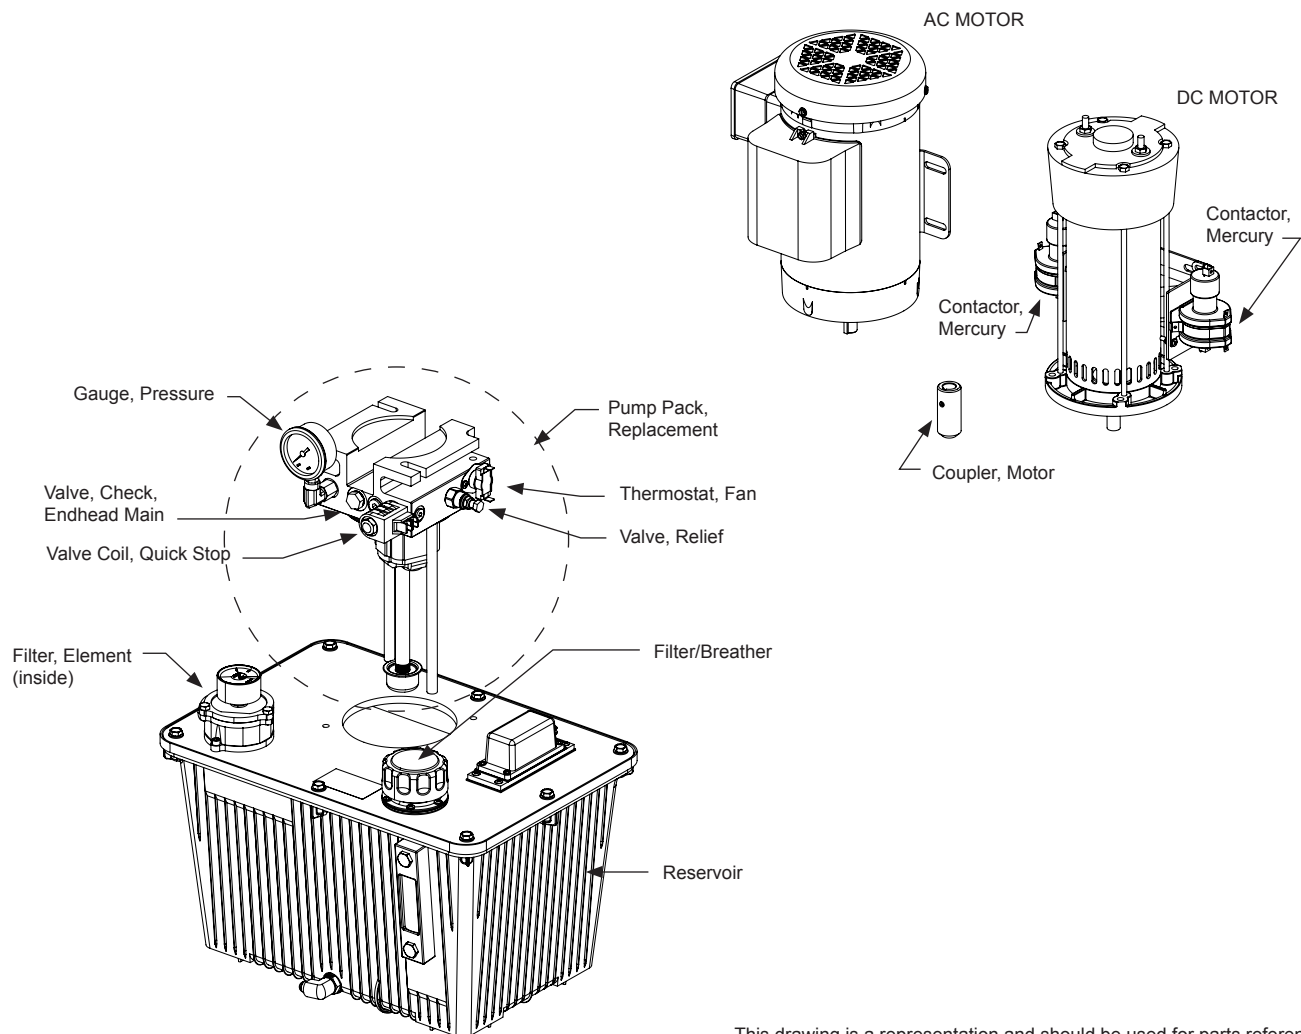

### HydraSupply XL Universal Control Box

This drawing is a representation and should be used for parts reference only.

Part Name	Part Number	HydraSupply XL Models
Battery Kit, 8Ah, Replacement	MX002008	all
Board, Display	MX3356	all
Board, Smart Touch Controller	MX4134	all
Buzzer, Piezo	MX001036	all
Circuit Breaker, 3A, DC	MX3967	all
Coupler, Motor, 5/8 inch Shaft, 6T	MX002054	all
Detector, Vehicle, Hy5B™	MX4125	all
Hand Pump Assembly, 3000 PSI	MX4054	all
Heater Kit, 230VAC	MX001110	all
Heater Kit, 460VAC	MX001111	all
Keypad, Smart Touch Controller	MX3399	all
Motor, Electric, 60Hz, 2 hp, 1Ø, 3450 RPM, 208-230VAC	MX001637	all
Motor, Electric, 60Hz, 2 hp, 3Ø, 3450 RPM, 208-230/460VAC	MX001638	all
Power Supply, 120W, 24VDC	MX4097	all

### HydraSupply XL Universal Accumulator

This drawing is a representation and should be used for parts reference only.

Part Name	Part Number	HydraSupply XL Models
Accumulator, Bladder, 2.5 gal	MX3741	all
Valve, Flow, PCOMP 2 GPM	MX3739-02	all
Valve, Manual Bypass/Quick Stop	MX000222	all
Valve, Solenoid, 25 GPM	MX3740	all

### HydraSupply XL Universal Reservoir and Motors

This drawing is a representation and should be used for parts reference only.

Part Name	Part Number	HydraSupply XL Models
Contactora, Mercury	MX001098	all
Coupler, Motor, 5/8 inch Shaft, 6T, New	MX002054	all
Filter, Element	MX4162	all
Gauge, Pressure, 5000 PSI	MX3954	all
Motor, Electric, 24VDC, 2 hp	MX001647	DC
Motor, Electric, 24VDC, 4 hp	MX001648	DC
Motor, Electric, 60Hz, 2 hp, 1Ø, 3450 RPM, 208-230VAC	MX001637	AC
Motor, Electric, 60Hz, 2 hp, 3Ø, 3450 RPM, 208-230/460VAC	MX001638	AC
Motor, Electric, 60Hz, 5 hp, 3Ø, 3450 RPM, 208-230/460VAC	MX001639	AC
Pump Pack, 2.5 GPM	MX3955-05	Single Acting AC/DC
Thermostat, Fan, Open 95°F, Close 110°F	MX002916	all
Valve Coil, Quick Stop, 24VDC	MX000185	all
Valve, Check, Endhead Main	MX000171	all
Valve, Relief, 3000 PSI	MX000174	all