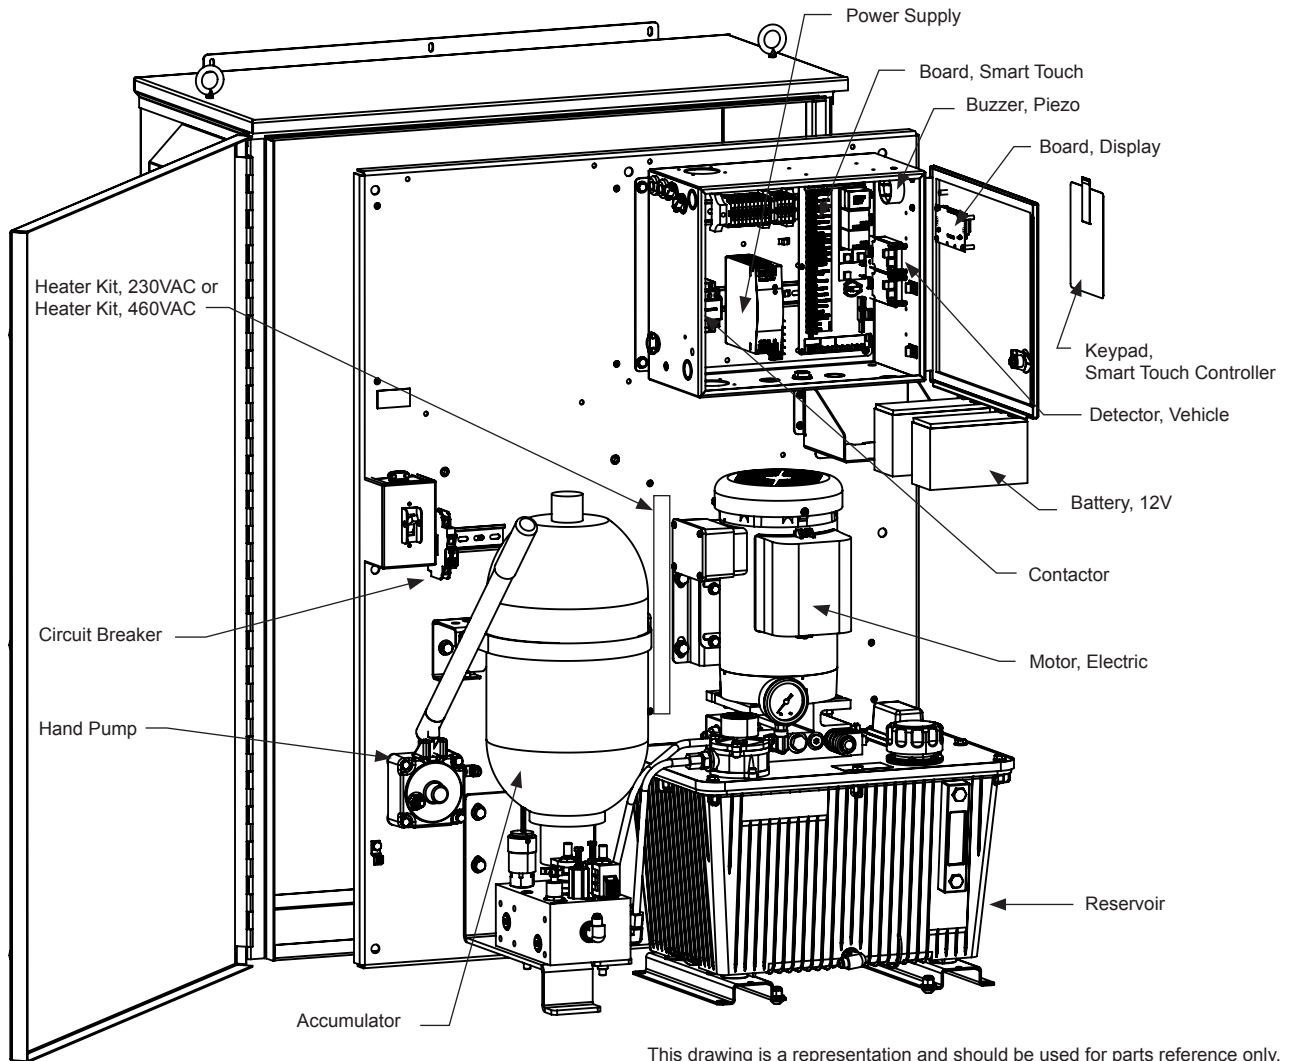

### HydraSupply XL Universal Control Box

This drawing is a representation and should be used for parts reference only.

Part Name	Part Number	HydraSupply XL Models
Battery Kit, 8Ah, Replacement	MX002008	all
Board, Display	MX3356	all
Board, Smart Touch Controller	MX4134	all
Buzzer, Piezo	MX001036	all
Circuit Breaker, 3A, DC	MX3967	all
Coupler, Motor, 5/8 inch Shaft, 6T	MX002054	all
Detector, Vehicle, Hy5B™	MX4125	all
Hand Pump Assembly, 3000 PSI	MX4054	all
Heater Kit, 230VAC	MX001110	all
Heater Kit, 460VAC	MX001111	all
Keypad, Smart Touch Controller	MX3399	all
Motor, Electric, 60Hz, 2 hp, 1Ø, 3450 RPM, 208-230VAC	MX001637	all
Motor, Electric, 60Hz, 2 hp, 3Ø, 3450 RPM, 208-230/460VAC	MX001638	all
Power Supply, 120W, 24VDC	MX4097	all

### HydraSupply XL Universal Accumulator

This drawing is a representation and should be used for parts reference only.

Part Name	Part Number	HydraSupply XL Models
Accumulator, Bladder, 2.5 gal	MX3741	all
Valve, Flow, PCOMP 2 GPM	MX3739-02	all
Valve, Manual Bypass/Quick Stop	MX000222	all
Valve, Solenoid, 25 GPM	MX3740	all

### HydraSupply XL Universal Reservoir and Motors

This drawing is a representation and should be used for parts reference only.

Part Name	Part Number	HydraSupply XL Models
Contactora, Mercury	MX001098	all
Coupler, Motor, 5/8 inch Shaft, 6T, New	MX002054	all
Filter, Element	MX4162	all
Gauge, Pressure, 5000 PSI	MX3954	all
Motor, Electric, 24VDC, 2 hp	MX001647	DC
Motor, Electric, 24VDC, 4 hp	MX001648	DC
Motor, Electric, 60Hz, 2 hp, 1Ø, 3450 RPM, 208-230VAC	MX001637	AC
Motor, Electric, 60Hz, 2 hp, 3Ø, 3450 RPM, 208-230/460VAC	MX001638	AC
Motor, Electric, 60Hz, 5 hp, 3Ø, 3450 RPM, 208-230/460VAC	MX001639	AC
Pump Pack, 2.5 GPM	MX3955-05	Single Acting AC/DC
Thermostat, Fan, Open 95°F, Close 110°F	MX002916	all
Valve Coil, Quick Stop, 24VDC	MX000185	all
Valve, Check, Endhead Main	MX000171	all
Valve, Relief, 3000 PSI	MX000174	all