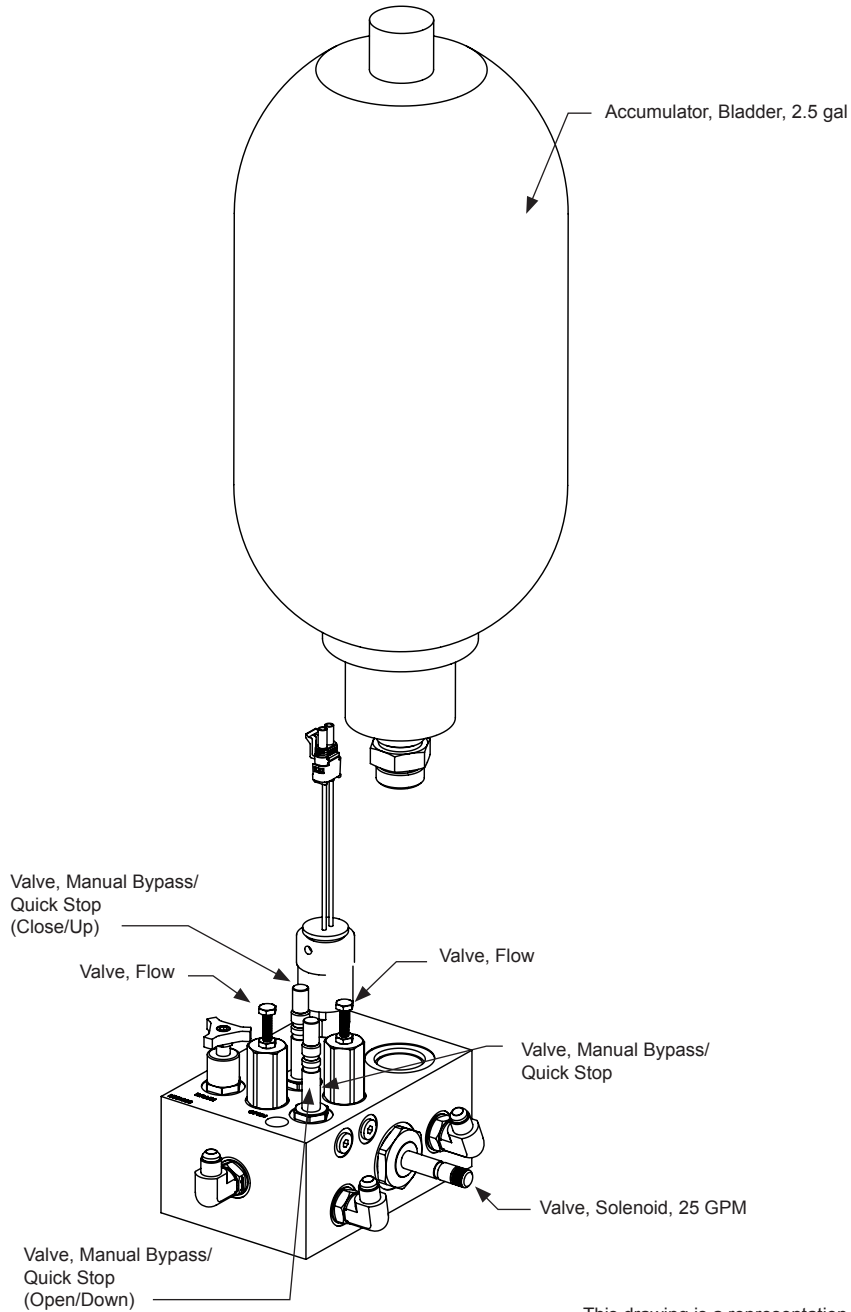

### HydraSupply XL Universal Control Box

This drawing is a representation and should be used for parts reference only.

Part Name	Part Number	HydraSupply XL Models
Battery Kit, 8Ah, Replacement	MX002008	all
Board, Display	MX3356	all
Board, Smart Touch Controller	MX4134	all
Buzzer, Piezo	MX001036	all
Circuit Breaker, 3A, DC	MX3967	all
Coupler, Motor, 5/8 inch Shaft, 6T	MX002054	all
Detector, Vehicle, Hy5B™	MX4125	all
Hand Pump Assembly, 3000 PSI	MX4054	all
Heater Kit, 230VAC	MX001110	all
Heater Kit, 460VAC	MX001111	all
Keypad, Smart Touch Controller	MX3399	all
Motor, Electric, 60Hz, 2 hp, 1Ø, 3450 RPM, 208-230VAC	MX001637	all
Motor, Electric, 60Hz, 2 hp, 3Ø, 3450 RPM, 208-230/460VAC	MX001638	all
Power Supply, 120W, 24VDC	MX4097	all

### HydraSupply XL Universal Accumulator

This drawing is a representation and should be used for parts reference only.

Part Name	Part Number	HydraSupply XL Models
Accumulator, Bladder, 2.5 gal	MX3741	all
Valve, Flow, PCOMP 2 GPM	MX3739-02	all
Valve, Manual Bypass/Quick Stop	MX000222	all
Valve, Solenoid, 25 GPM	MX3740	all

### HydraSupply XL Universal Reservoir and Motors

This drawing is a representation and should be used for parts reference only.

Part Name	Part Number	HydraSupply XL Models
Contactora, Mercury	MX001098	all
Coupler, Motor, 5/8 inch Shaft, 6T, New	MX002054	all
Filter, Element	MX4162	all
Gauge, Pressure, 5000 PSI	MX3954	all
Motor, Electric, 24VDC, 2 hp	MX001647	DC
Motor, Electric, 24VDC, 4 hp	MX001648	DC
Motor, Electric, 60Hz, 2 hp, 1Ø, 3450 RPM, 208-230VAC	MX001637	AC
Motor, Electric, 60Hz, 2 hp, 3Ø, 3450 RPM, 208-230/460VAC	MX001638	AC
Motor, Electric, 60Hz, 5 hp, 3Ø, 3450 RPM, 208-230/460VAC	MX001639	AC
Pump Pack, 2.5 GPM	MX3955-05	Single Acting AC/DC
Thermostat, Fan, Open 95°F, Close 110°F	MX002916	all
Valve Coil, Quick Stop, 24VDC	MX000185	all
Valve, Check, Endhead Main	MX000171	all
Valve, Relief, 3000 PSI	MX000174	all